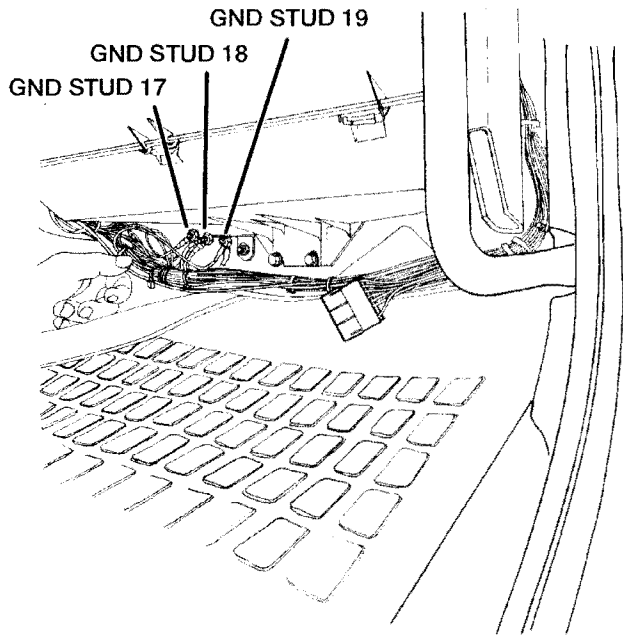

W3000593

Ground Studs (inside cab, driver side)

W3000592

Ground Studs and splice pack (inside cab, passenger side, under heater unit)

### Other ground junctions

W3000967

Bus bar located inside Truck Electrical Center (center dash)

W3000937

Driver terminal junction ground located inside LHS luggage compartment