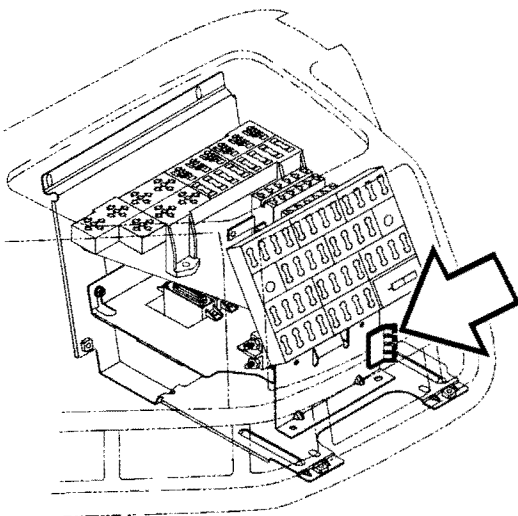

W3000593

Ground Studs (inside cab, driver side)

W3000592

Ground Studs and splice pack (inside cab, passenger side, under heater unit)

### Other ground junctions

W3000967

Bus bar located inside Truck Electrical Center (center dash)

W3000937

Driver terminal junction ground located inside LHS luggage compartment