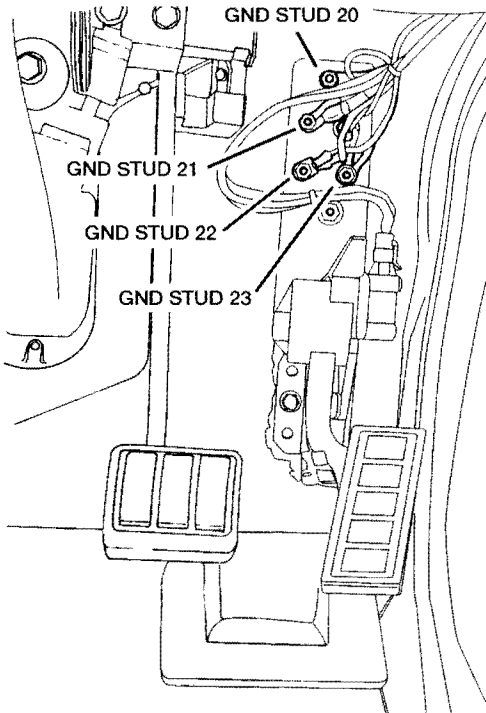

W3000593

Ground Studs (inside cab, driver side)

W3000592

Ground Studs and splice pack (inside cab, passenger side, under heater unit)

### Other ground junctions

W3000967

Bus bar located inside Truck Electrical Center (center dash)

W3000937

Driver terminal junction ground located inside LHS luggage compartment