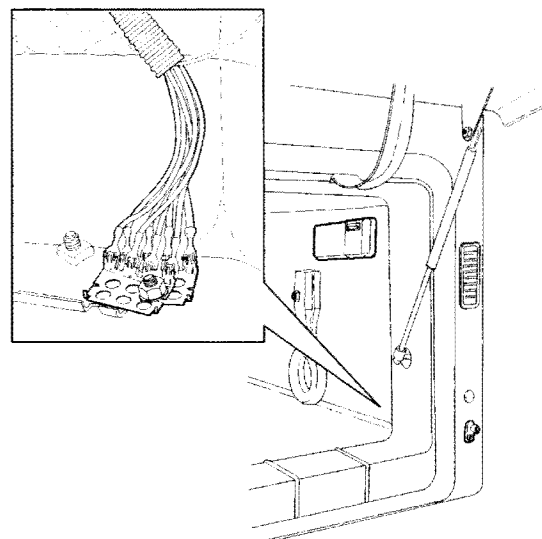

W3000593

Ground Studs (inside cab, driver side)

W3000592

Ground Studs and splice pack (inside cab, passenger side, under heater unit)

### Other ground junctions

W3000967

Bus bar located inside Truck Electrical Center (center dash)

W3000937

Driver terminal junction ground located inside LHS luggage compartment